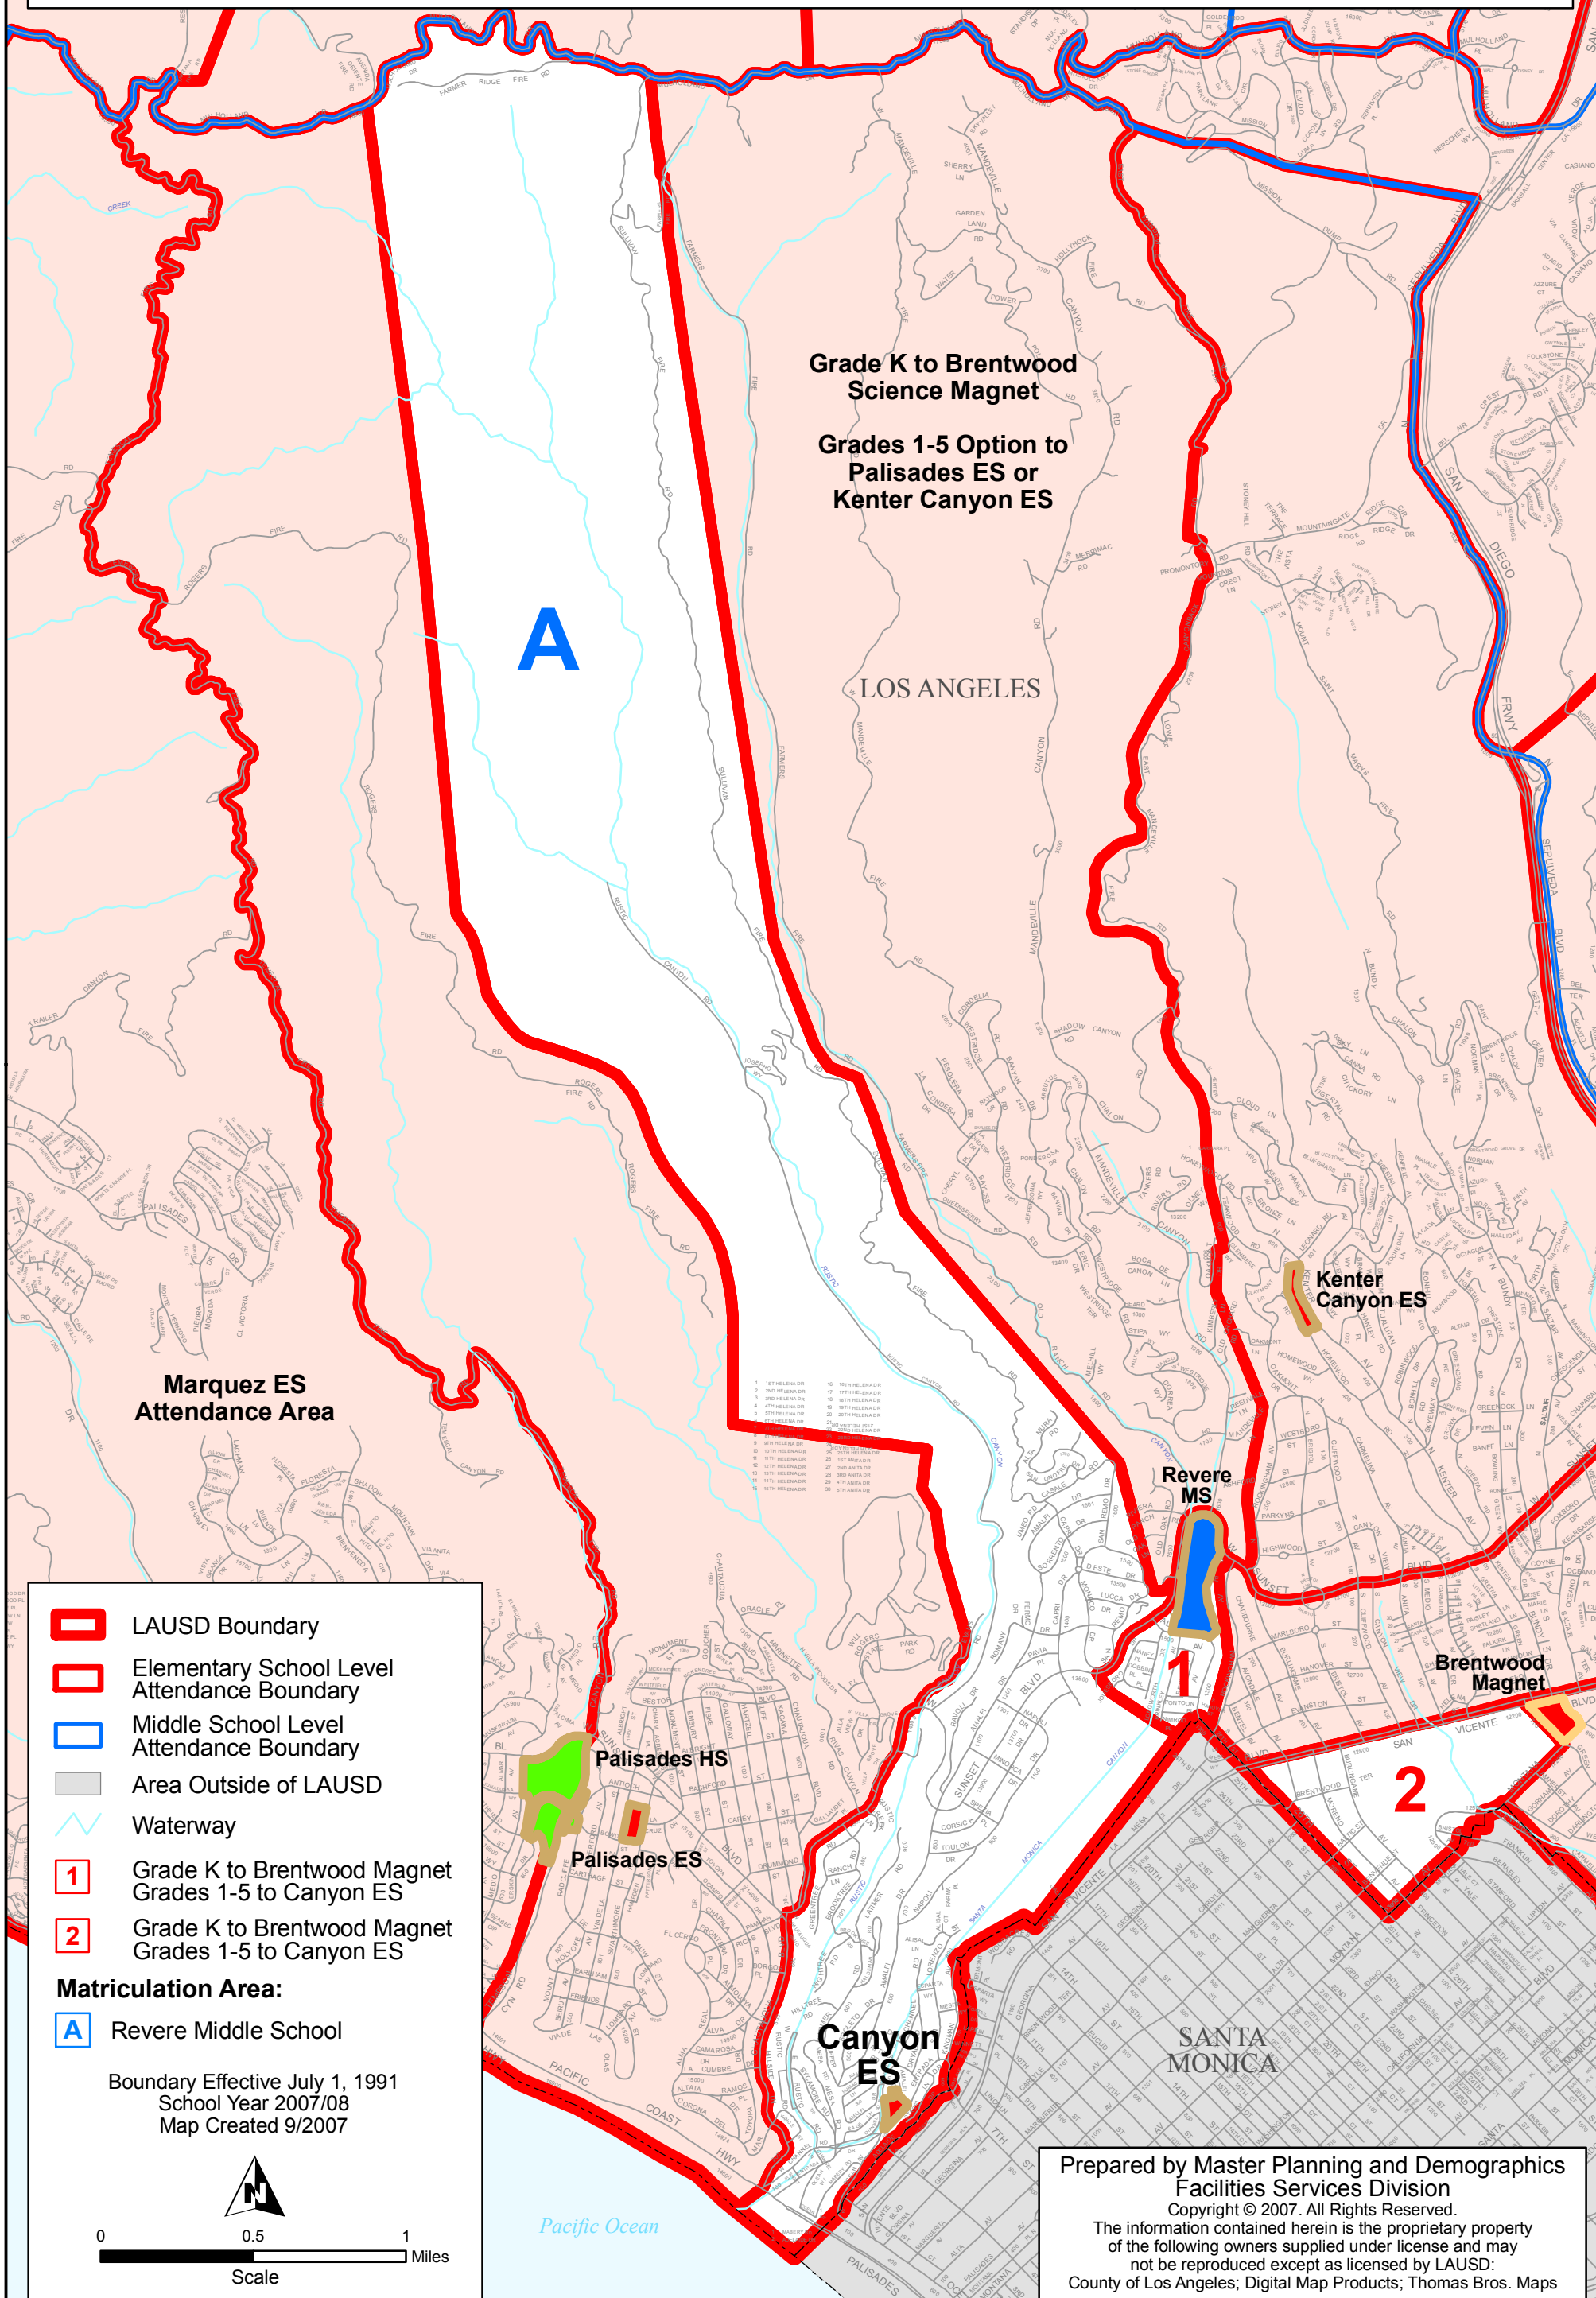

# Los Angeles Unified School District

## Canyon Elementary School Attendance Area

**Grade K to Brentwood  
Science Magnet**

**Grades 1-5 Option to  
Palisades ES or  
Kenter Canyon ES**

A

LOS ANGELES

**Marquez ES  
Attendance Area**

**Kenter  
Canyon ES**

**Revere  
MS**

**Brentwood  
Magnet**

**Palisades HS**

**Palisades ES**

**Canyon  
ES**

**SANTA  
MONICA**

Pacific Ocean

- LAUSD Boundary
- Elementary School Level Attendance Boundary
- Middle School Level Attendance Boundary
- Area Outside of LAUSD
- ~ Waterway
- 1 Grade K to Brentwood Magnet  
Grades 1-5 to Canyon ES
- 2 Grade K to Brentwood Magnet  
Grades 1-5 to Canyon ES

**Matriculation Area:**

A Revere Middle School

Boundary Effective July 1, 1991  
School Year 2007/08  
Map Created 9/2007

0      0.5      1  
Miles

Scale

Prepared by Master Planning and Demographics  
Facilities Services Division  
Copyright © 2007. All Rights Reserved.  
The information contained herein is the proprietary property  
of the following owners supplied under license and may  
not be reproduced except as licensed by LAUSD:  
County of Los Angeles; Digital Map Products; Thomas Bros. Maps